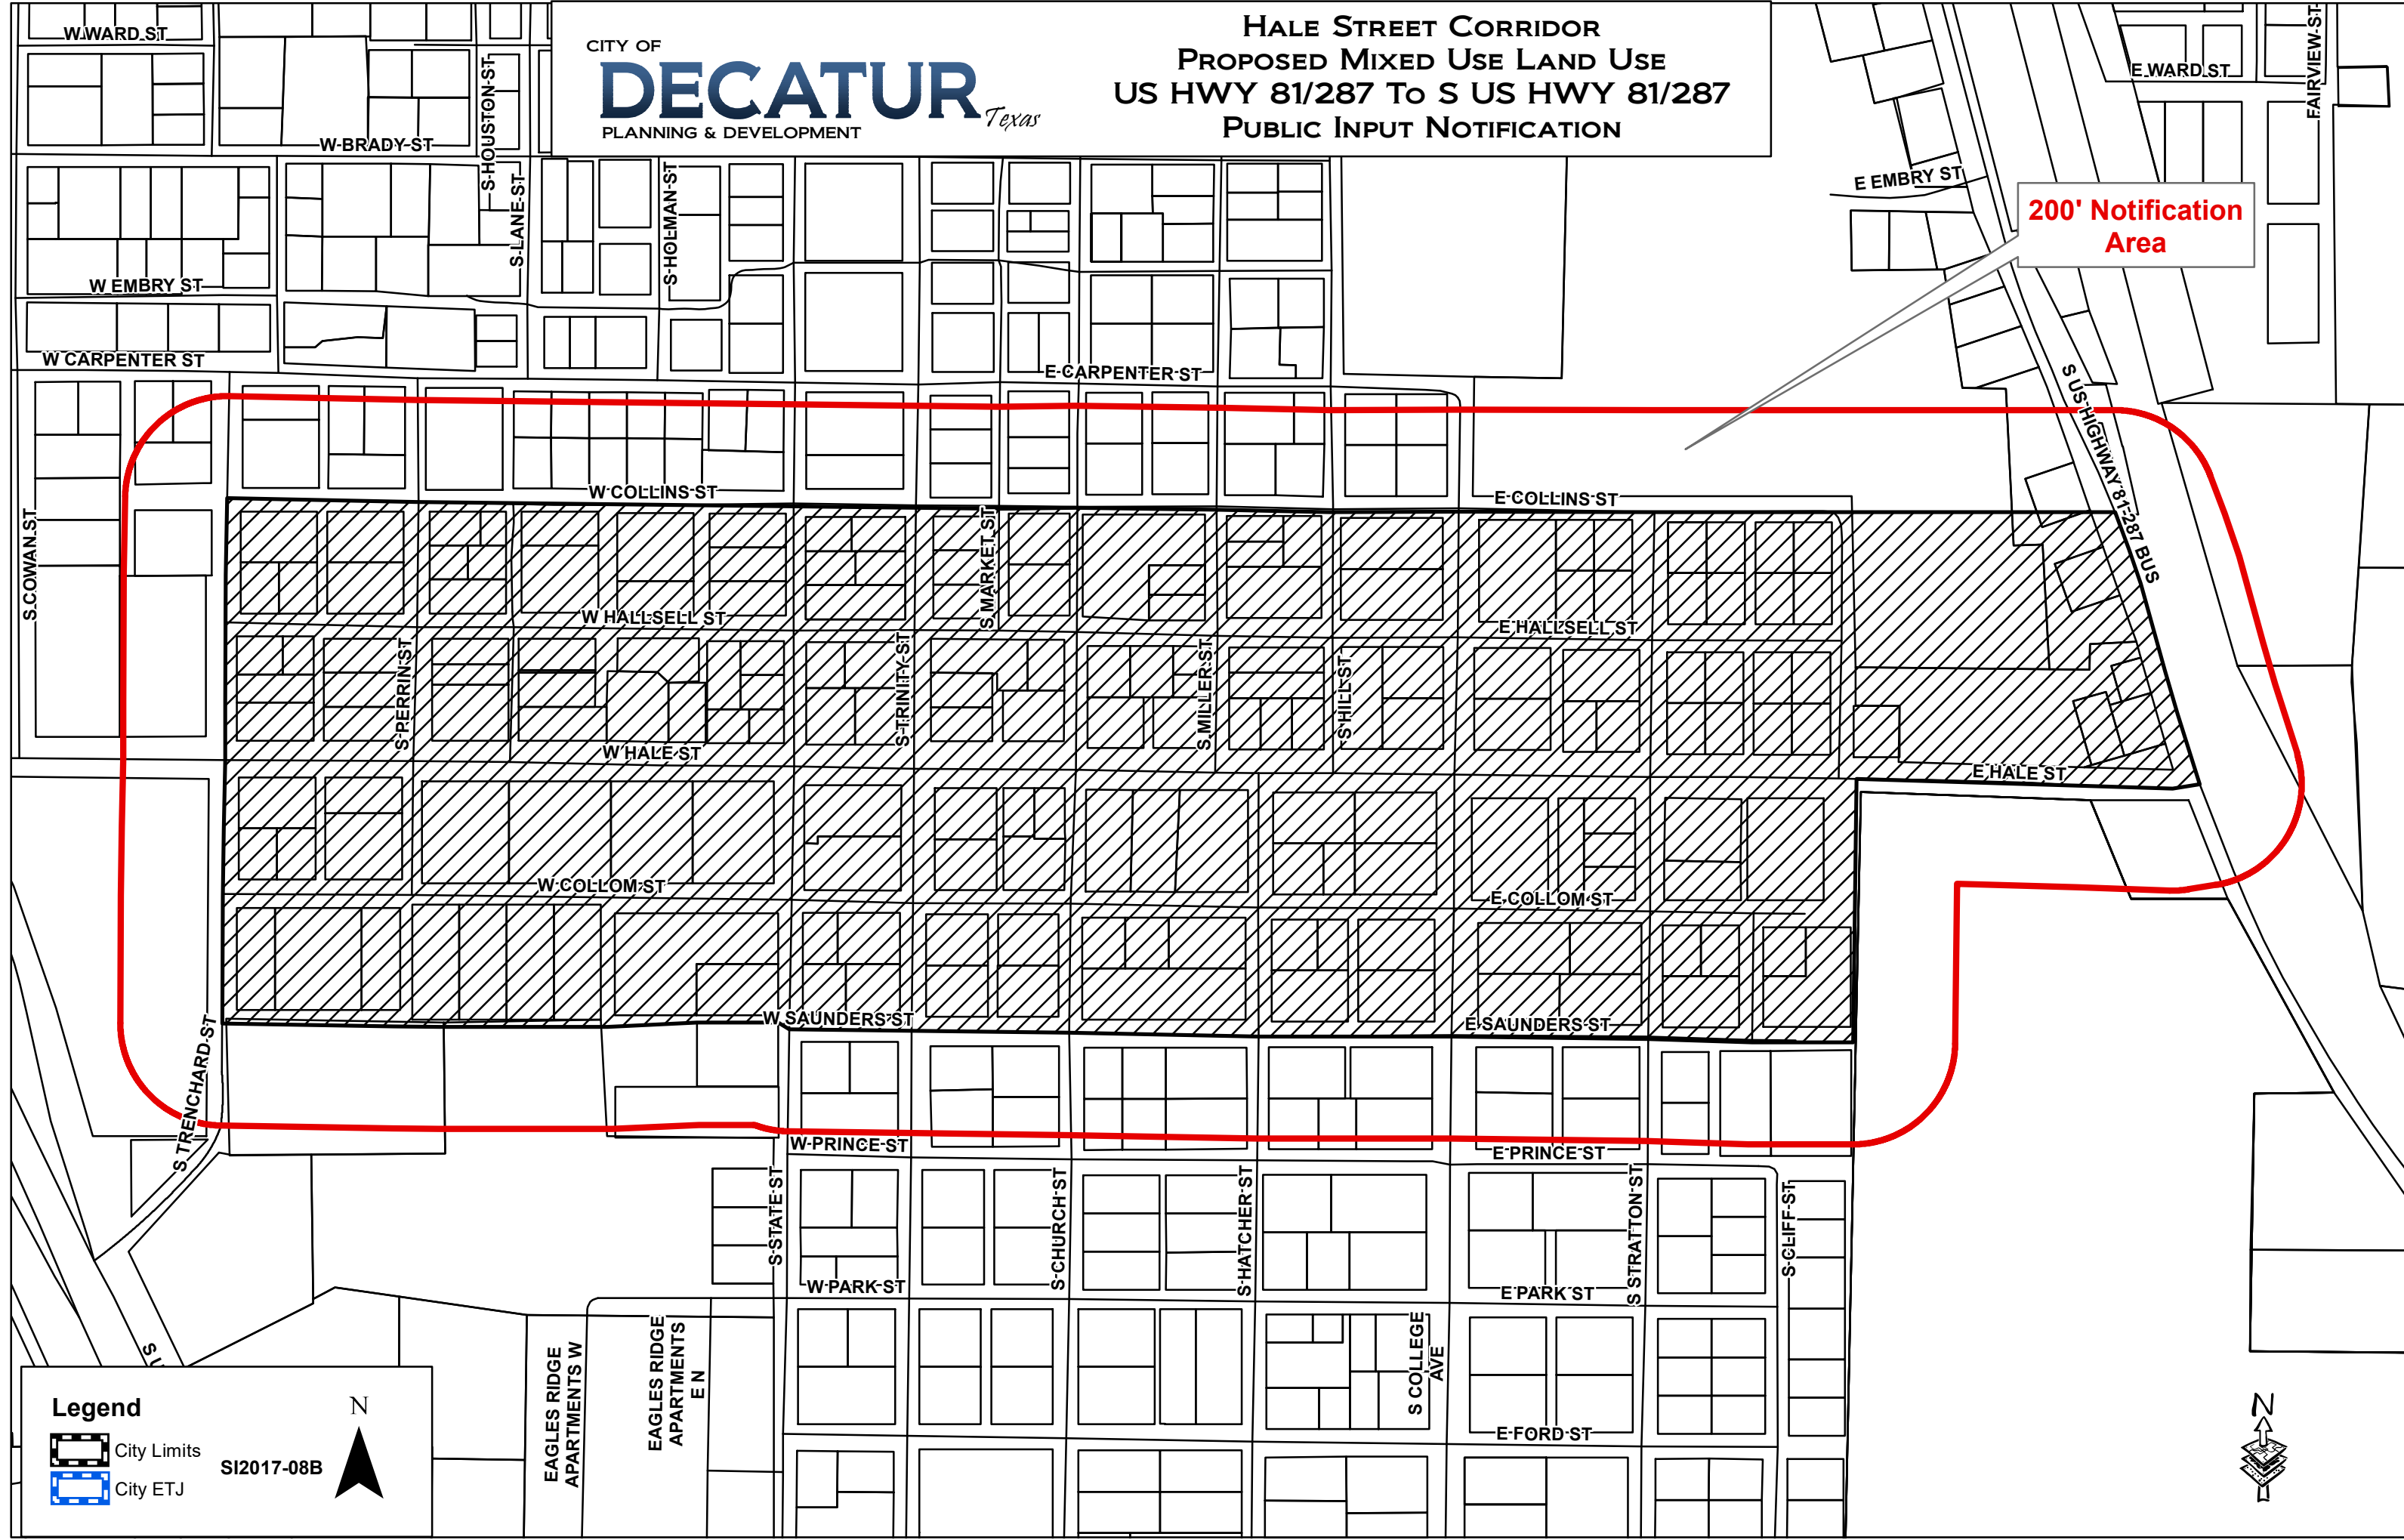

200' Notification Area

Legend

- City Limits
- City ETJ

SI2017-08B

N